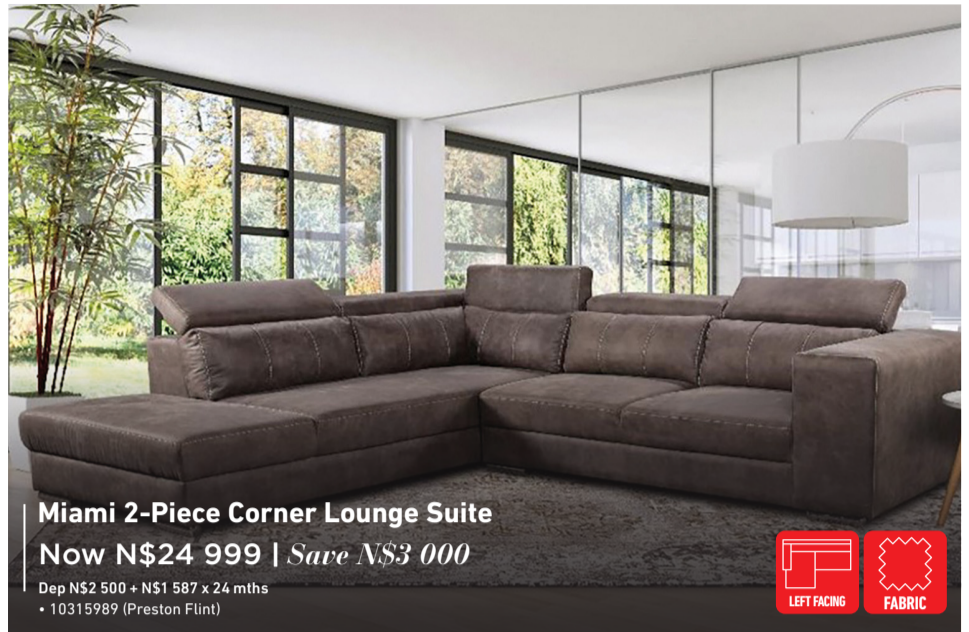

# Furniture – TO SUIT YOUR LIFESTYLE –

**NEW**

**Bundy 2-Piece Chaise Lounge Suite**  
Now N\$19 999 | Save N\$2 000

Dep N\$2 000 + N\$1 271 x 24 mths  
• 10409919

**Miami 2-Piece Corner Lounge Suite**  
Now N\$24 999 | Save N\$3 000