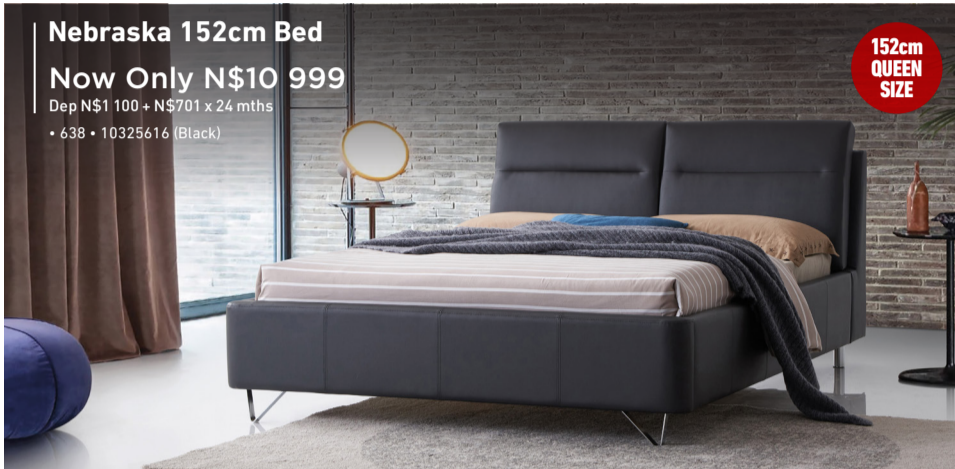

Nebraska 152cm Bed

Now Only N$10 999

Dep N$1 100 + N$701 x 24 mths
• 638 + 10325616 (Black)

152cm QUEEN SIZE