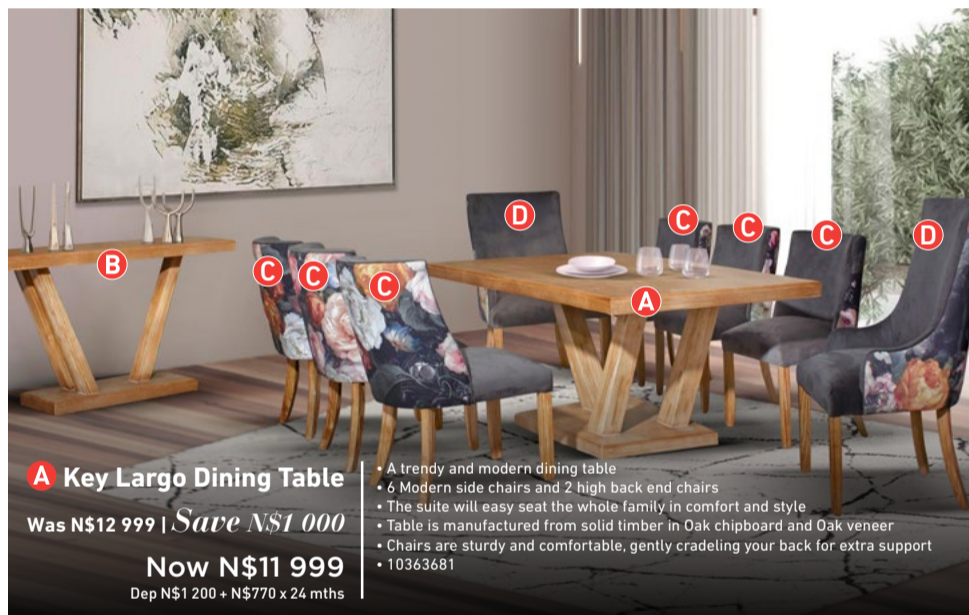

A Key Largo Dining Table

Was N$12 999 | **Save N$1 000**

Now N$11 999

Dep N$1 200 + N$770 x 24 mths

- A trendy and modern dining table
- 6 Modern side chairs and 2 high back end chairs
- The suite will easily seat the whole family in comfort and style
- Table is manufactured from solid timber in Oak chipboard and Oak veneer
- Chairs are sturdy and comfortable, gently cradling your back for extra support
- 10363681

B Key Largo Server

Was N$6 499 | **Save N$500**

Now N$5 999

Dep N$600 + N$387 x 24 mths

C Casanova Dining Chair

Was N$3 499 | **Save N$500**

Now N$2 999 Each

Dep N$300 + N$196 x 24 mths

D Casanova High Back Dining Chair

Was N$4 299 | **Save N$300**

Now N$3 999 Each

Dep N$400 + N$260 x 24 mths

- Casanova high back chair offers you great comfort and excellent back support
- High quality, high density foam is used in the seats to provide comfort
- Longlasting and sturdy
- 10363698