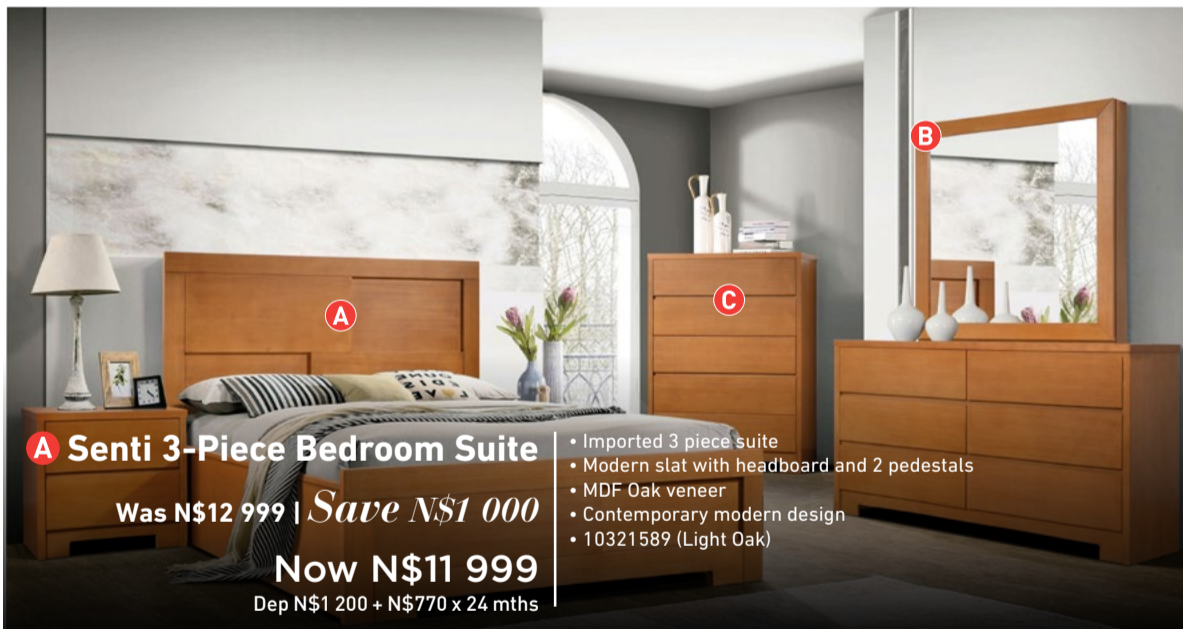

A Senti 3-Piece Bedroom Suite

Was N$12 999 | *Save N$1 000*

Now N$11 999

Dep N$1 200 + N$770 x 24 mths

- Imported 3 piece suite
- Modern slat with headboard and 2 pedestals
- MDF Oak veneer
- Contemporary modern design
- 10321589 (Light Oak)

B Senti Dresser With Mirror

Was N$8 999 | *Save N$1 000*

Now N$7 999

Dep N$800 + N$515 x 24 mths

- Imported dresser with mirror
- Storage drawers provides packing space
- MDF Oak veneer
- Mirror slides open and provides cabinet for cosmetics
- Modern design
- Optional to the bedroom suite which adds to a complete look and compliments the suite
- 10321596 (Light Oak)

C Senti Chest Of Drawers

Was N$7 999 | *Save N$1 000*

Now N$6 999

Dep N$700 + N$451 x 24 mths

- Imported 5 drawer chest
- MDF Oak veneer
- Optional to the bedroom suite which adds to a complete look & compliments the suite
- Modern design
- 10321609 (Light Oak)