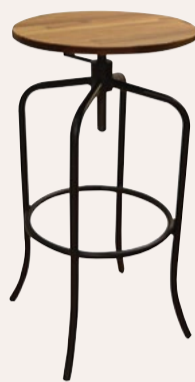

HOME CORP

MEGA STORE • MEGA SAVINGS

FALL IN
Love
WITH YOUR HOME

Take home style — TODAY —

Hailey Bar Table
Was N\$2 499
Save N\$500
Now N\$1 999
Dep N\$200 + N\$132 x 24 mths
• 10324604 (Brown)

Willow Bar Stool
Was N\$1 499
Save N\$300
Now N\$1 199
Dep N\$120 + N\$81 x 24 mths
• 10324611 (Brown)