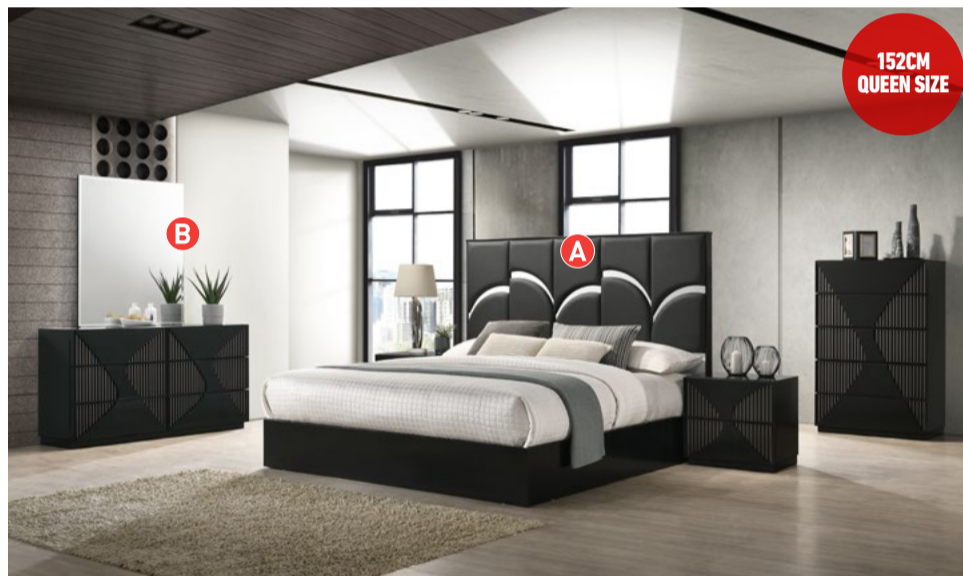

152CM
QUEEN SIZE

A Angelica 3-Piece Bedroom Suite

Now Only N$12 999

Dep N$1 300 + N$834 x 24 mths

- Striking unique raised-texture bronze line designed Angelica 3 piece bedroom suite • Queen drop in base with upholstered PU headboard for a soft feel
- 2 Pedestals with drawers equipped with full extension glides • Mattress, dresser & chest sold separately • Intricate designed headboard combining an exquisite paneled & mirror finish, upholstered in a leather look fabric • 10329541

B Angelica Dresser With Mirror

Now Only N$8 999

Dep N$900 + N$579 x 24 mths